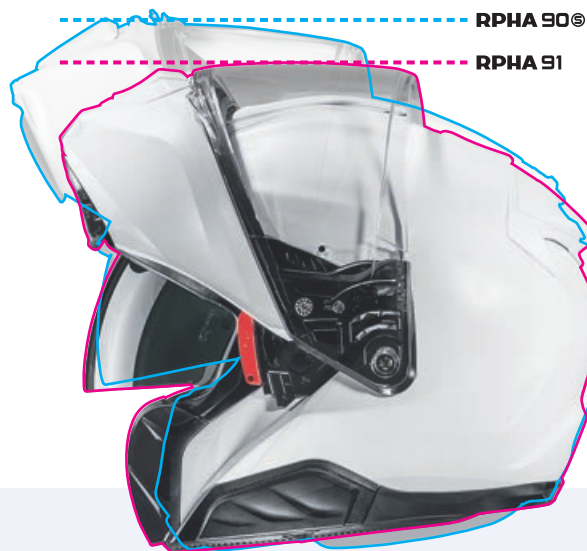

RPHA SERIES

TWO WAY PIVOT CHIN BAR

Reduces wind noise & air drag
Make helmet slim & compact

RPHA 90

RPHA 91