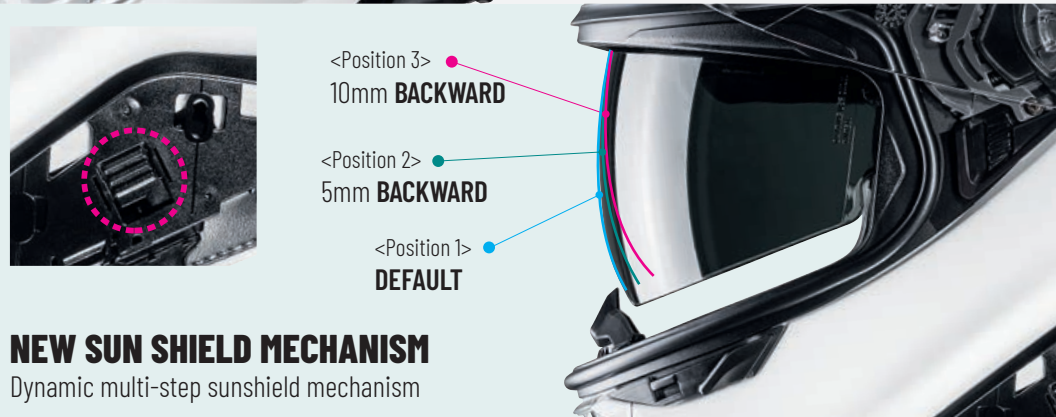

NEW SUN SHIELD MECHANISM

Dynamic multi-step sunshield mechanism