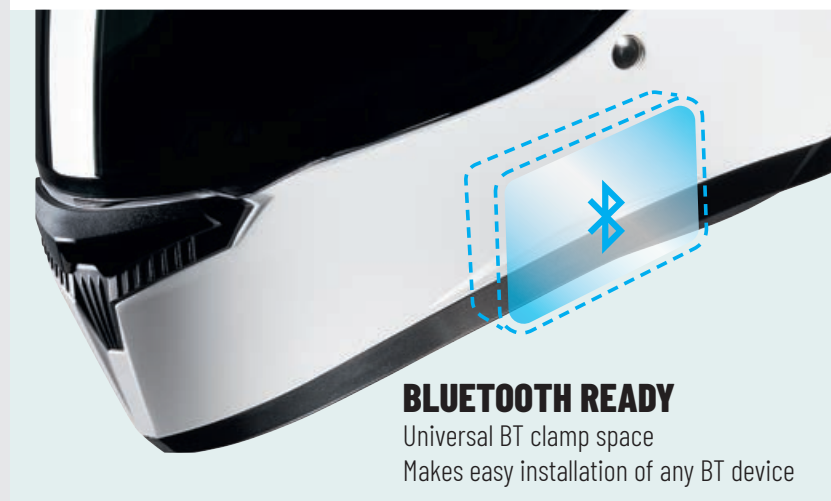

C10

PERFECT FIT : 3XS > 2XL

Covers from youth to adult size

BLUETOOTH READY

Universal BT clamp space
Makes easy installation of any BT device