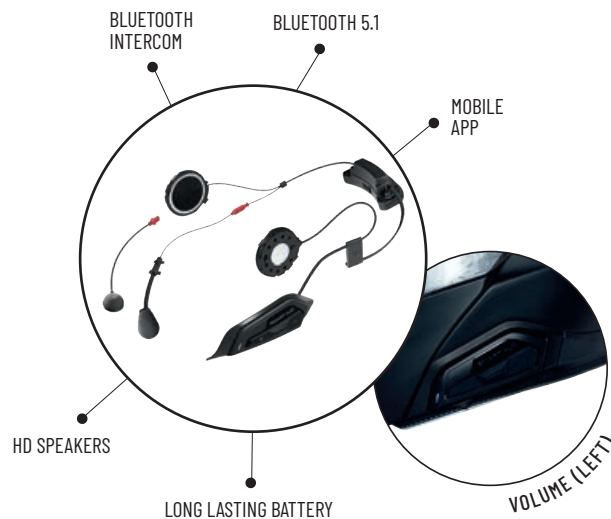

21B

219,90 €*

The SMART HJC 21B is the 2nd Generation Standard Bluetooth Communication System model that supports 21B compatible HJC helmets, with structural interfaces that users can easily mount on HJC helmets. Based on the BT 5.1 low power system, the 21B offers Bluetooth 4-way intercom functionality, with over 22 hours of talk time. The enhanced sound provides users with an HD speaker, to enrich mid-to low-pitched sounds.

COMPONENTS

FEATURES 21B

- BLUETOOTH 5.1
- INTERCOM 1600 m
- UNIVERSAL INTERCOM
- ADVANCED NOISE CONTROL
- HD SPEAKER
- AUDIO MULTITASKING
- 22 HOURS
- MOBILE APP

FEATURES 11B

- BLUETOOTH 5.1
- TWO-WAY INTERCOM
- INTERCOM 400 m
- AUDIO MULTITASKING
- CUSTOM HELMET FIT

11B

149,90 €*

The SMART HJC 2nd generation basic Bluetooth communication system model implements an all-in-one design, that is fully integrated into the helmet, allowing you to feel the optimal weight balance and aerodynamic performance while riding. Based on the BT5.1 Ultra low power system and 2-way Bluetooth intercom features. The enhanced sound System properties include audio multi-tasking, sound equalizing, advanced noise-canceling, and more. The SMART HJC 2nd generation also comes equipped with HD speakers to enrich mid-to low-pitched sounds.

APPLICABLE MODELS

RPHA 31 **RPHA 71** **RPHA 91**
CARBON CARBON **F71** **F71**
F31 **i91** **i71**

	COLOR	REF.	PRICE
21B	MATTE BLACK	90060008	219,90 €*
11B	MATTE BLACK	90060012	149,90 €*