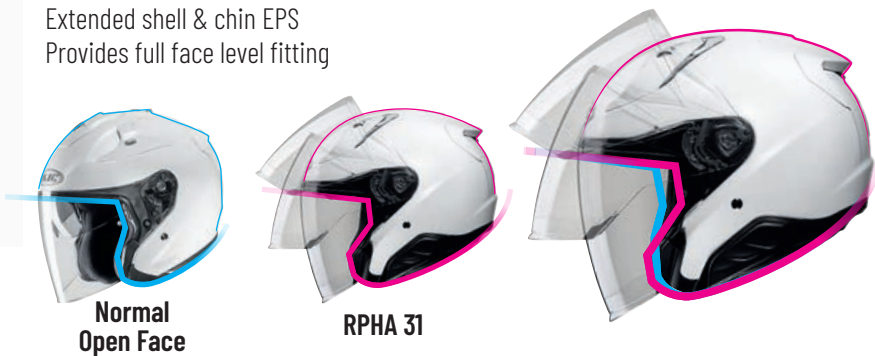

PERFECT FIT

Extended shell & chin EPS
Provides full face level fitting