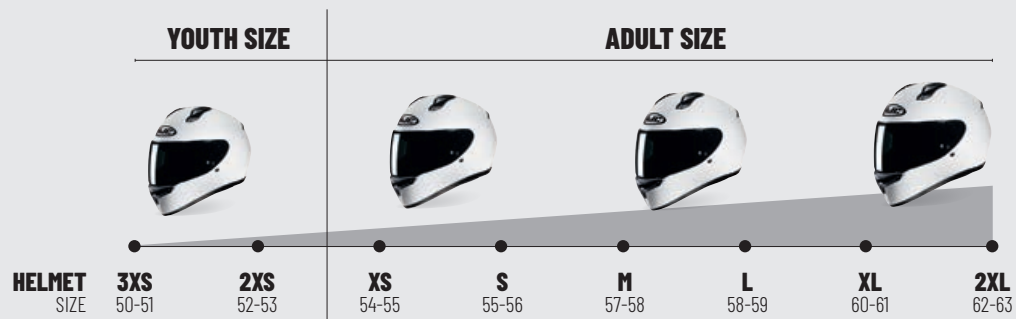

### IMPROVED VISION

Up to 10mm increased side view

### PERFECT FIT : 3XS > 2XL

Covers from youth to adult size