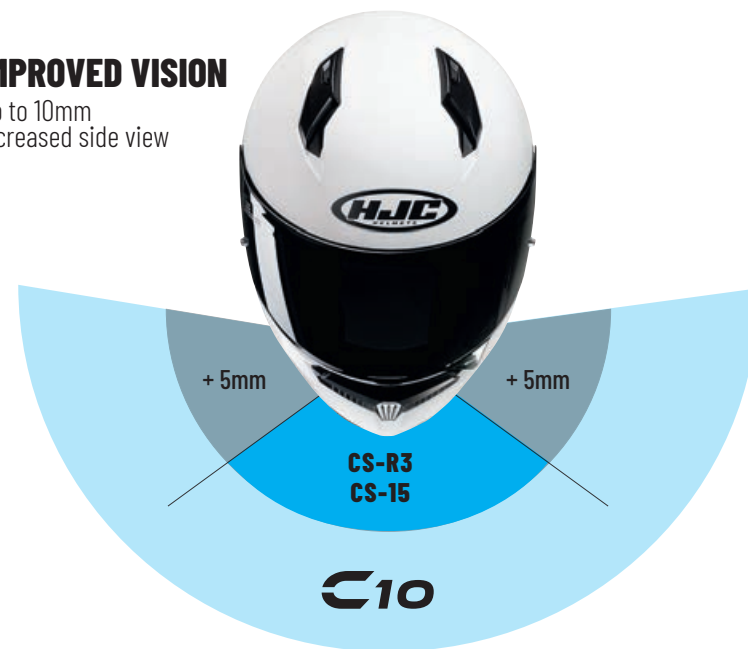

### IMPROVED VISION

Up to 10mm increased side view