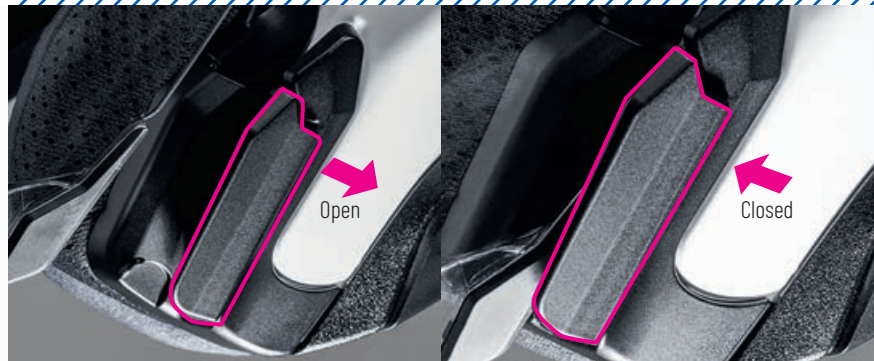

TWO WAY PIVOT RATCHET SYSTEM

Smooth ratchet movement & improved visor sealing