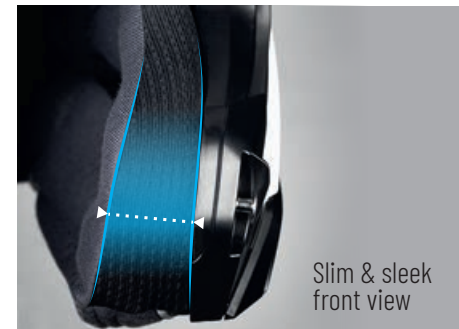

ADVANCED AIR FLOW

Reducing air drag & generating down forces