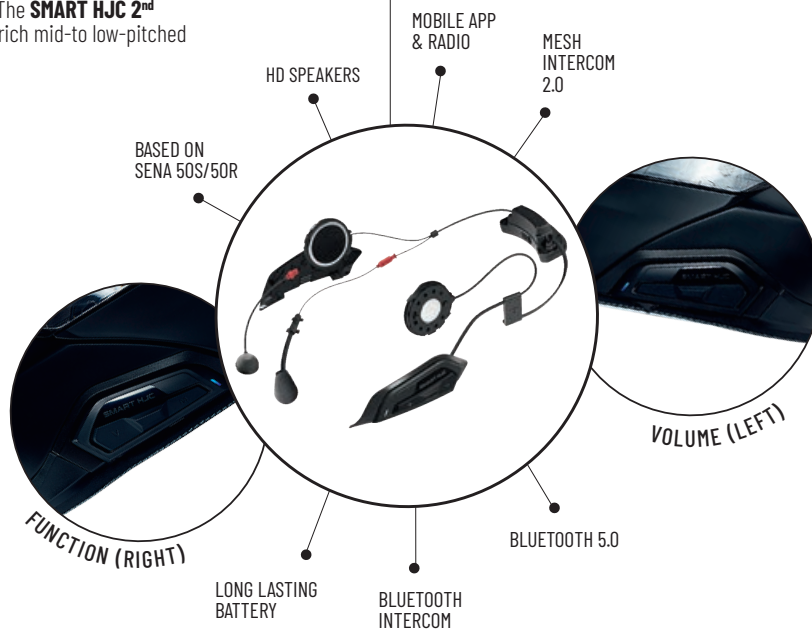

SMART HJC BETTER THAN NOW

2nd GENERATION

SOB 349,90 €*

The **SMART HJC 2nd** generation basic Bluetooth communication system model implements an all-in-one design, that is fully integrated into the helmet, allowing you to feel the optimal weight balance and aerodynamic performance while riding.

Based on the BT5.1 Ultra low power system and 2-way Bluetooth intercom features. The enhanced soundsystem properties include audio multi-tasking, sound equalizing, advanced noise-canceling, and more. The **SMART HJC 2nd** generation also comes equipped with HD speakers to enrich mid- to low-pitched sounds.

COMPONENTS